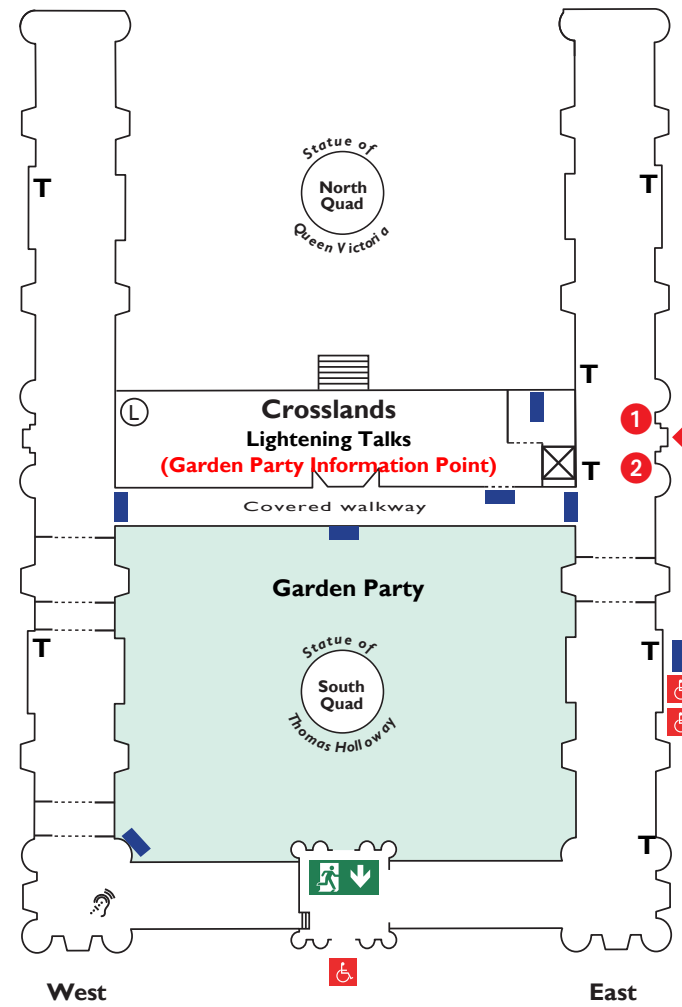

Key

- 1 Main Entrance & Reception
- 2 Security
- 3 Entrance to Chapel
- 4 Entrance to Picture Gallery

T Toilet

(L) Service Lift

--- Door

■ Ramp

▶ Main Entrance

■ First floor at ground level

♿ Accessible Parking Space

♿ Disabled Toilet

⊠ Lift

☎ Low Level Telephones

🚪 Emergency Exit

📡 Loop System

Ground Floor