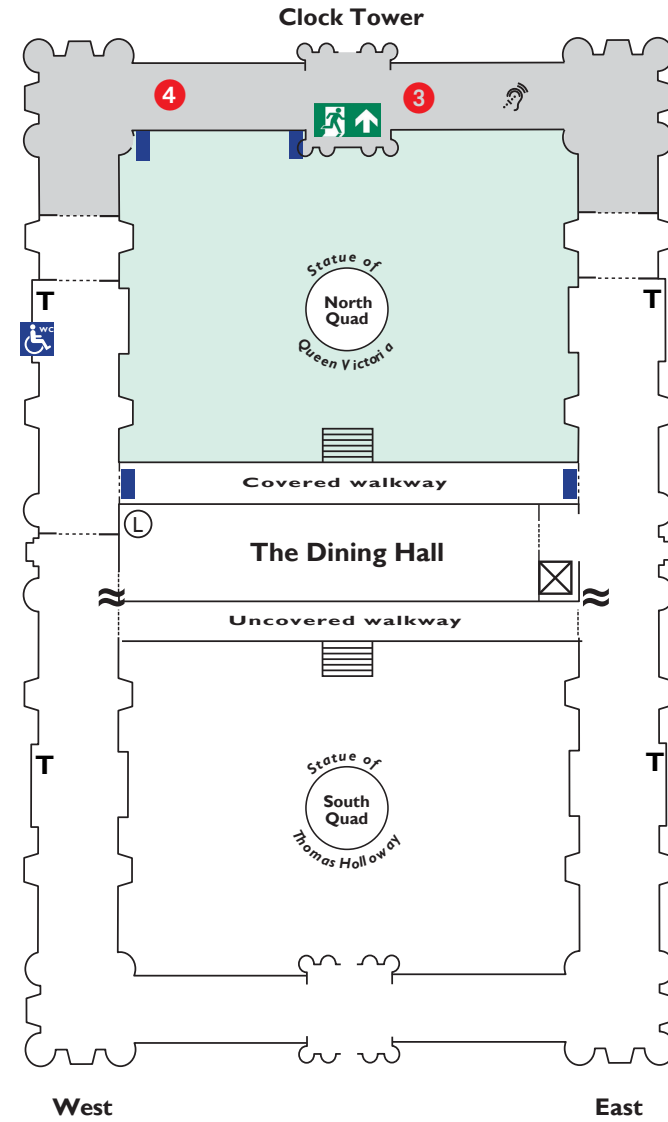

Key

- 1 Main Entrance & Reception
- 2 Security
- 3 Entrance to Chapel
- 4 Entrance to Picture Gallery

T Toilet

(L) Service Lift

--- Door

■ Ramp

▶ Main Entrance

■ First floor at ground level

♿ Accessible Parking Space

♿ Disabled Toilet

⊠ Lift

☎ Low Level Telephones

🚪 Emergency Exit

📡 Loop System

Ground Floor

Founder's Building

First Floor